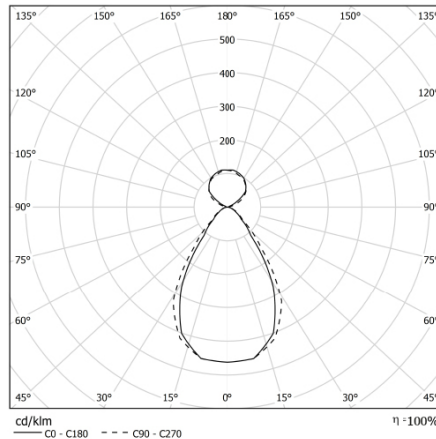

DIMPLES Long Double emission

Satin ABS reflectors with primary PC frosted diffuser. Double emission

CODE		FLUX	SIZE	CERTIFICATIONS
48DI70L4LRDD	70W 1120mA 4000K	7200lm	250x1745mm	  

Optics

Satin ABS reflectors with primary PC frosted diffuser, UGR<19, and upper diffuser for dual emission direct / indirect.