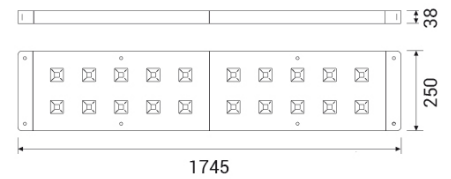

DIMPLES Long Double emission

Satin ABS reflectors with primary PC frosted diffuser. Double emission

CODE		FLUX	SIZE	CERTIFICATIONS
48DI70L4LRDD	70W 1120mA 4000K	7200lm	250x1745mm	  

Optics

Satin ABS reflectors with primary PC frosted diffuser, UGR<19, and upper diffuser for dual emission direct / indirect.